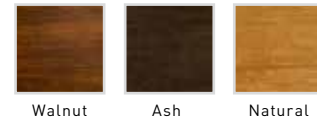

## COLORS

### WOOD STAINS

### WOOD SPECIES

## FINISH OPTIONS

Composite Wood  
 (Medium Beachwood on  
 Natural Kingwood)

Composite Wood on Wood Grain Steel  
 (Dark Beachwood on  
 Ash Steel Wood Grain)

Composite Wood on Standard Steel  
 (Natural Kingwood on  
 Adobe Stone)